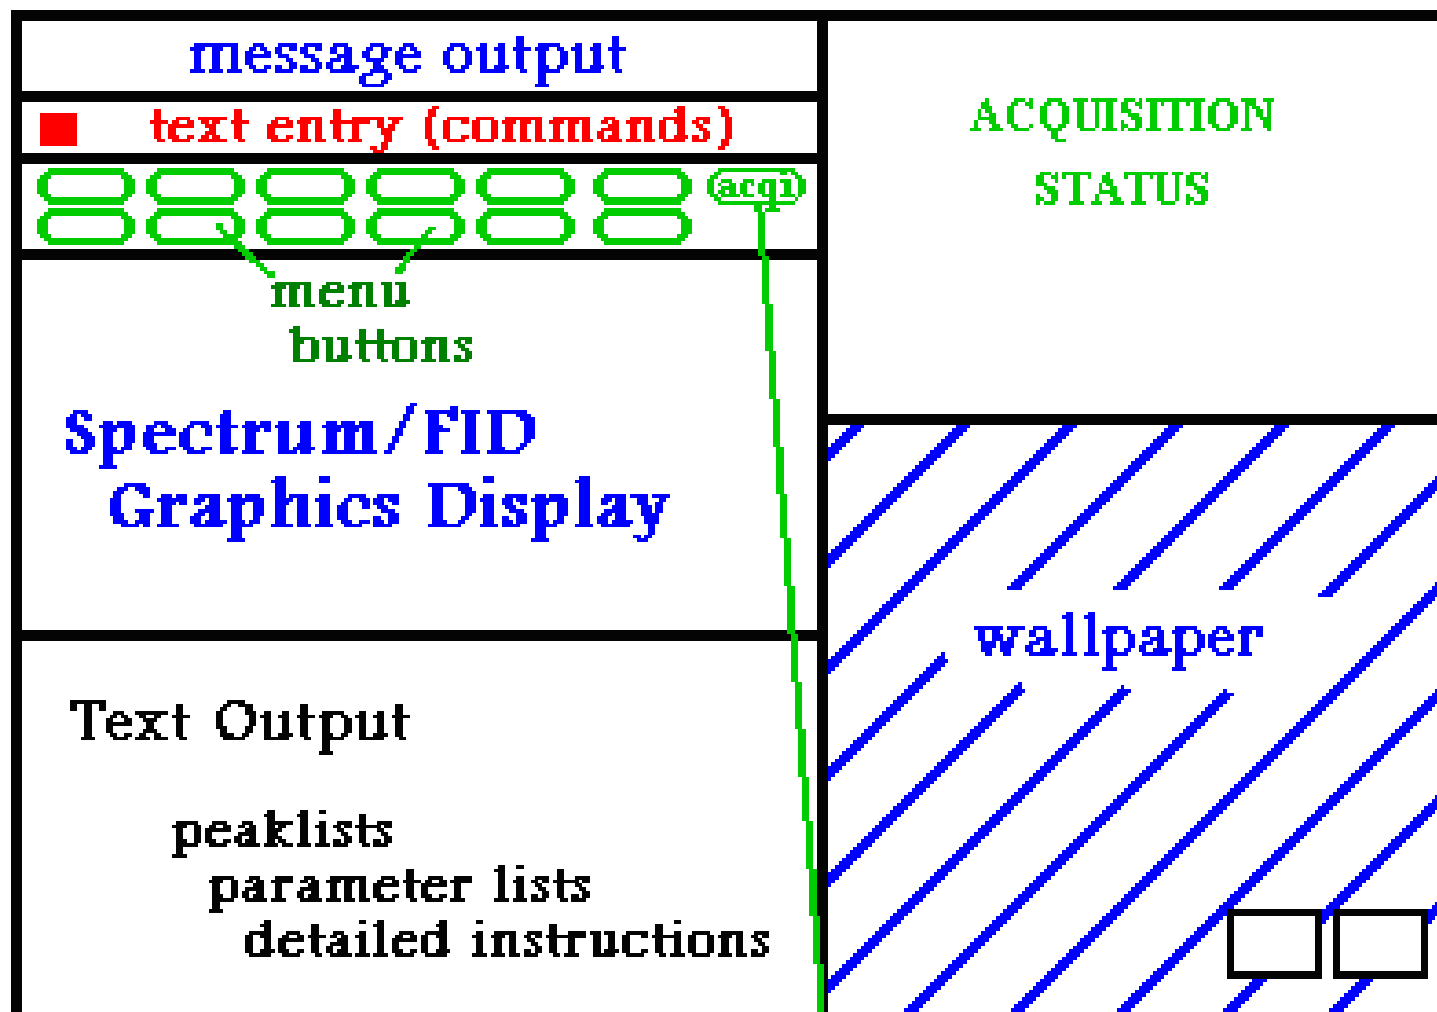

VNMR SCREEN LAYOUT

UNITY-300 ACQUISITION

Close	LOCK	FID	SHIM	LARGE
-------	------	-----	------	-------

sample: insert
eject